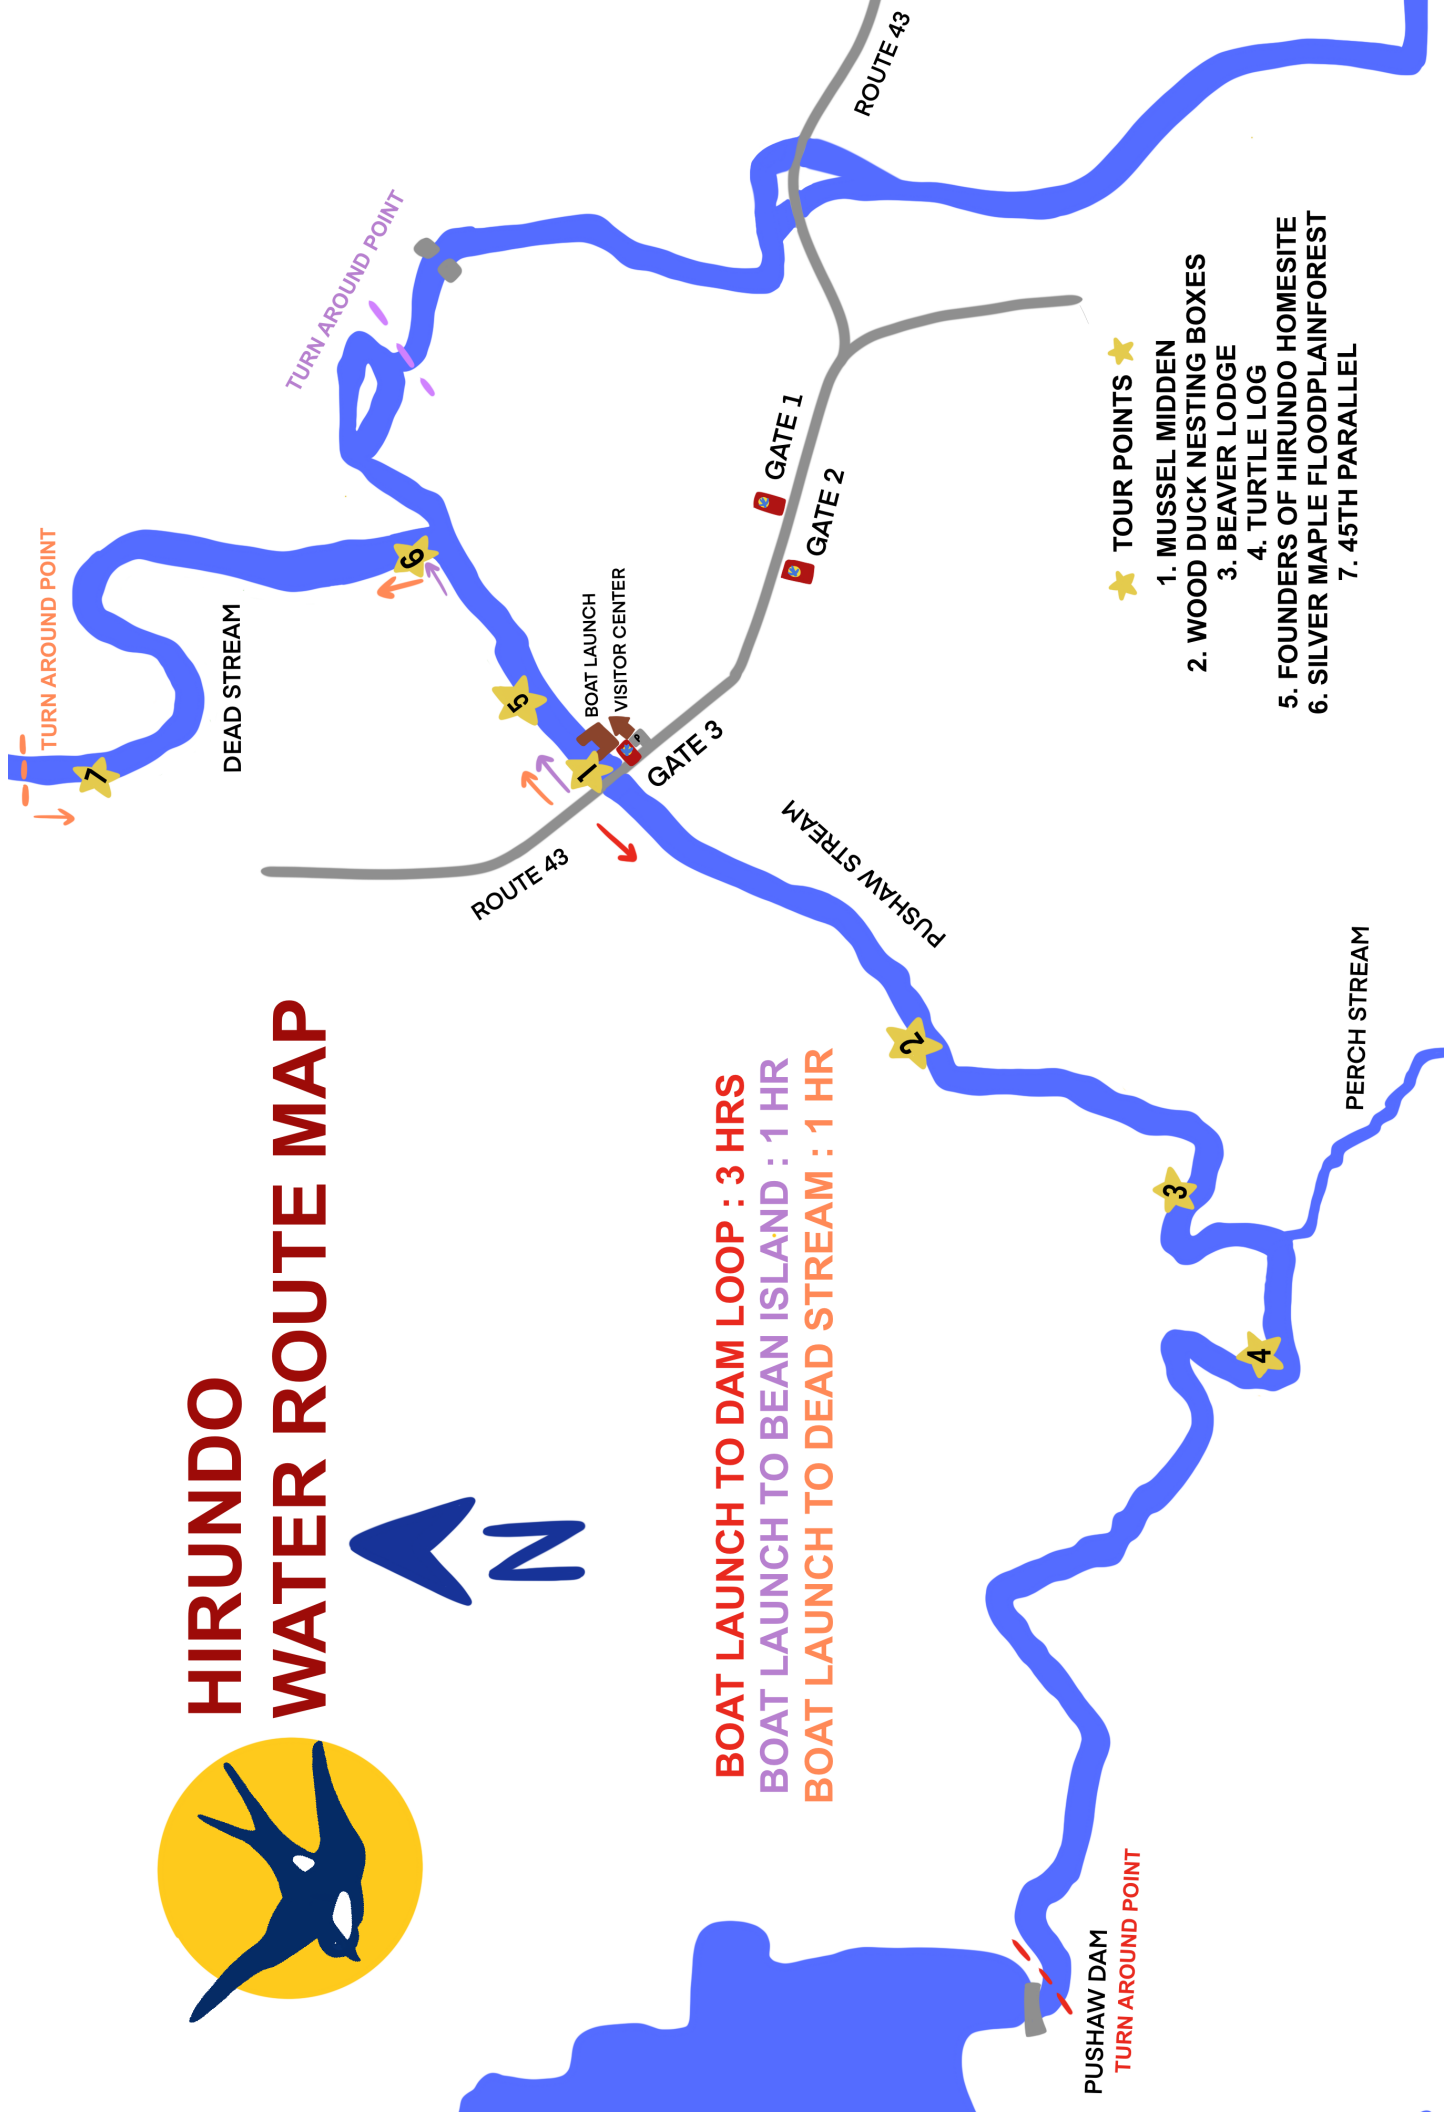

HIRUNDO WATER ROUTE MAP

BOAT LAUNCH TO DAM LOOP : 3 HRS

BOAT LAUNCH TO BEAN ISLAND : 1 HR

BOAT LAUNCH TO DEAD STREAM : 1 HR

★ TOUR POINTS ★

1. MUSSEL MIDDEN
2. WOOD DUCK NESTING BOXES
3. BEAVER LODGE
4. TURTLE LOG
5. FOUNDERS OF HIRUNDO HOMESITE
6. SILVER MAPLE FLOODPLAIN
7. 45TH PARALLEL